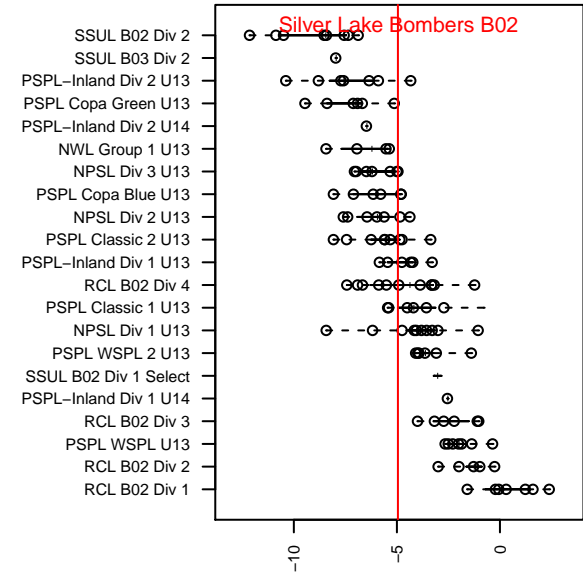

Silver Lake Bombers B02

Silver Lake SC
Everett, WA
B02 total strength=754
attack=1.19 defense=0.61
fall league = NPSL Div 3 U13

alt names used:
Silver Lake Bombers

Venues played:
2015 NPSL Division 3 U13

**attack and defense variance (black dot)
relative to other teams
and top 10 in region**

**attack and defense rating
relative to others at age
and all opponents in last 13 months**

Performance relative to 13 month average